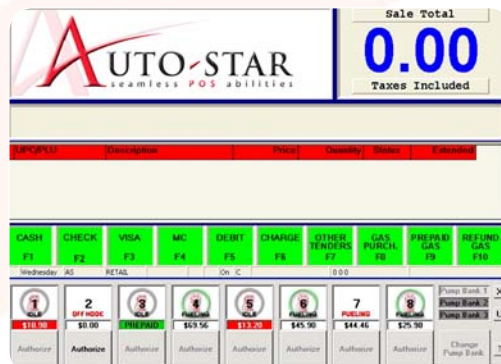

STAR~PLUS GAS PUMP INTEGRATION

Fuel Your Bottom Line!

Star~Plus Gas Pump Integration results in faster transactions, reduced errors, and increased efficiency by integrating the gas pump system with the point of sale system. Managers are able to access and control dispensers, offer pre and post pay options, track drive aways, and monitor tank levels and customers with an all-in-one system.

Lower Costs

- Reduce operating costs
  - Reduce errors with an integrated system
  - Accurately report on sales and inventory levels
  - Reduce operating time
  - Lower maintenance and service costs with pay at the pump
- Control Shrinkage
  - Reduce drive-aways with prepay & pay at the pump options
  - Monitor tank levels
- Manage inventory
  - Track inventory levels in real time

Increase Customer Retention

- Increase customer service
  - Offer customers a convenient pay at the pump option
  - Reduce transaction time for faster service

seamless POS abilities